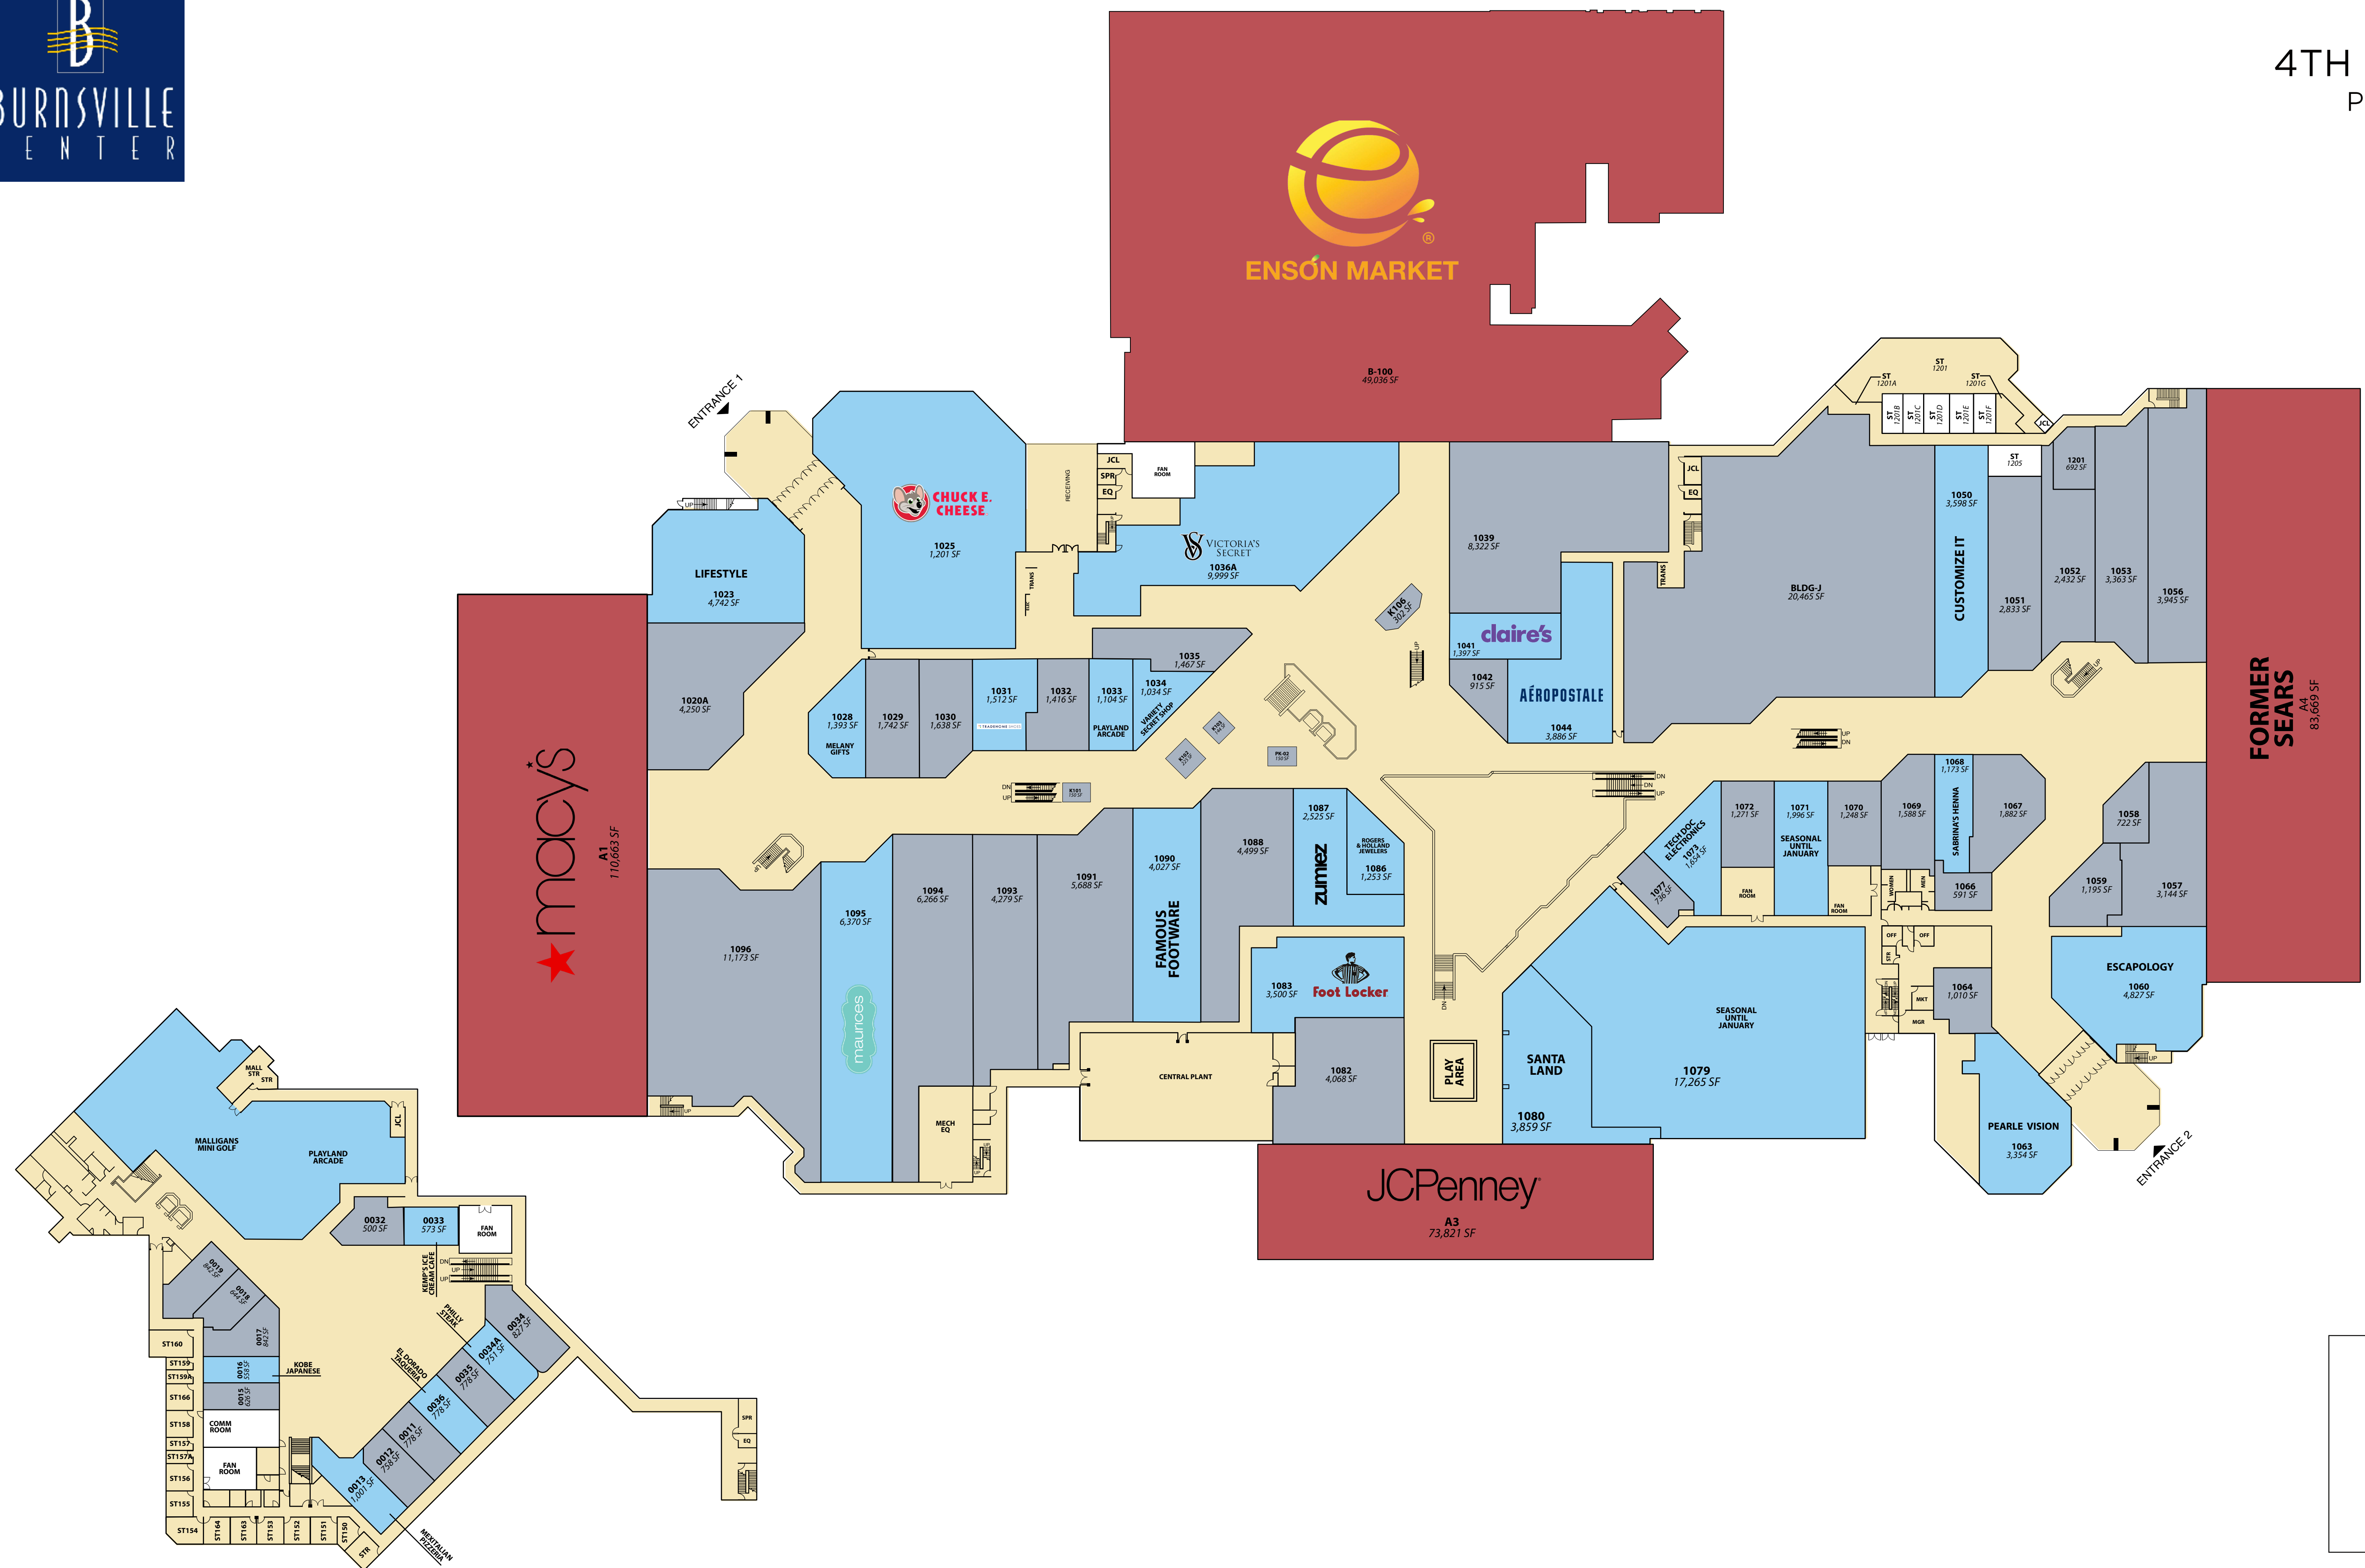

BURNSVILLE CENTER

LEASING PLAN – LOWER LEVEL

4TH DIMENSION
PROPERTIES

BURNSVILLE CENTER

LEASING PLAN – UPPER LEVEL